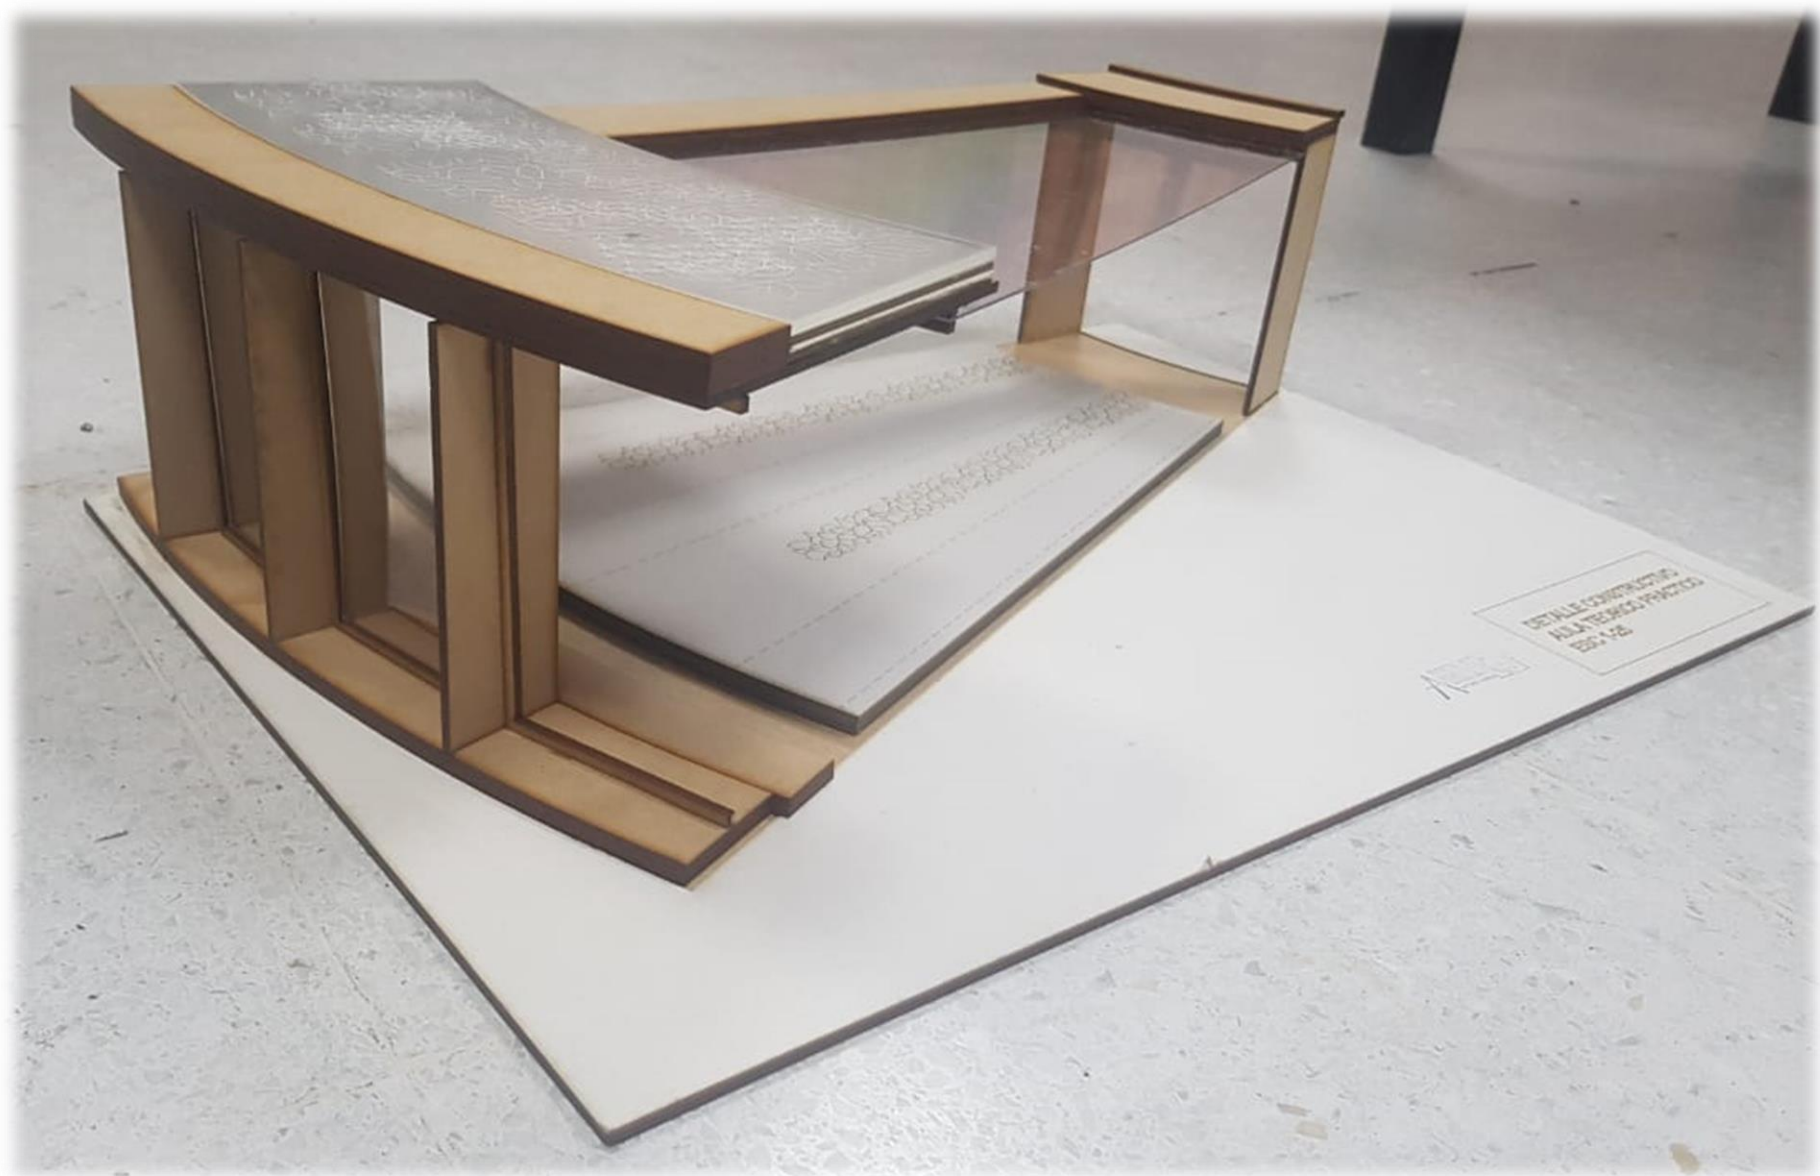

FOTOGRAFÍAS DE MAQUETAS IETS

MAQUETA ARQUITECTÓNICA

© 2000 The Board of Regents of the University of Wisconsin System
All rights reserved. No part of this publication may be reproduced, stored in a retrieval system, or transmitted, in any form or by any means, electronic, mechanical, photocopying, recording, or by any information storage and retrieval system, without the prior written permission of the Board of Regents of the University of Wisconsin System.

MAQUETA CORTE FACHADA AULA

DETALLE CONSTRUCTIVO
AULA TEORICO PRACTICO
ESC 1-25

DETAILS CONSTRUCTION
ALL INTERIORS FINISHED
E0112

DETALLE CONSTRUCTIVO
AULA TEORICO PRACTICO
ESC 1-25

MAQUETA ESTRUCTURAL